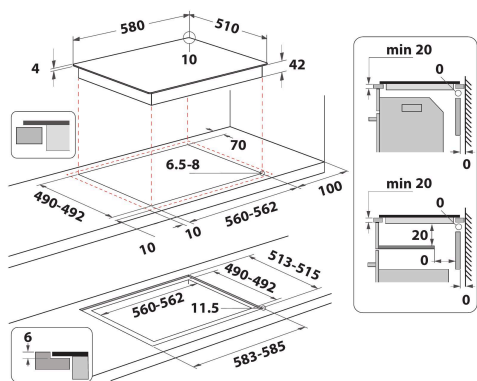

RI 161 C

12NC: F104269

GTIN (EAN) code: 8050147042694

Indesit
Life proof.

MAIN FEATURES

Product group	Ploča za kuhanje
Construction type	Ugradbeni
Type of control	Electronic
Type of control settings	-
Number of gas burners	0
Number of electric cooking zones	4
Number of electric plates	0
Number of radiant plates	4
Number of halogen plates	0
Number of induction plates	0
Number of electric warming zones	0
Location of control panel	Front
Basic surface material	Ceramic Glass
Main colour of product	Crna
Electrical connection rating (W)	6200
Gas connection rating (W)	0
Gas type	-
Current (A)	27,8
Voltage (V)	220-240
Frequency (Hz)	50/60
Length of Electrical Supply Cord (cm)	0
Plug type	Ne
Gas connection	-
Width of the product	580
Height of the product	46
Depth of the product	510
Minimum niche height	42
Minimum niche width	560
Niche depth	490
Net weight (kg)	8
Automatic programmes	Ne

TECHNICAL FEATURES

Power on indicator	Yes
Number of indicators	4
Type of regulation	Radiant
Type of lid	Without
Residual heat indicator	Separate
Main on/off switch	Yes
Safety device	-
Timer	Yes

ENERGY LABEL