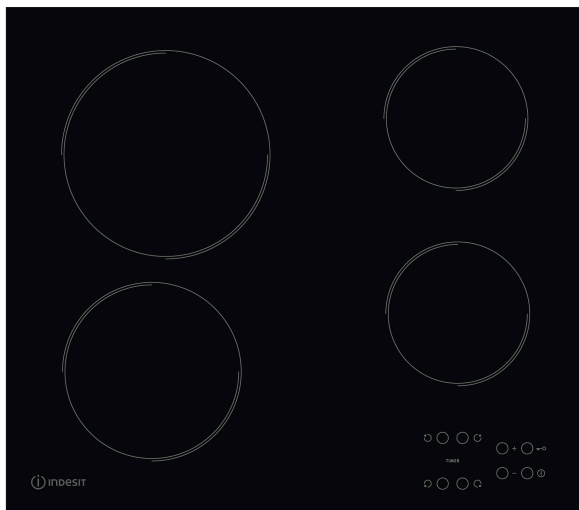

RI 161 C

12NC: F104269

GTIN (EAN) code: 8050147042694

Indesit
Life proof.

MAIN FEATURES

Product group	Ploča za kuhanje
Construction type	Ugradbeni
Type of control	Electronic
Type of control settings	-
Number of gas burners	0
Number of electric cooking zones	4
Number of electric plates	0
Number of radiant plates	4
Number of halogen plates	0
Number of induction plates	0
Number of electric warming zones	0
Location of control panel	Front
Basic surface material	Ceramic Glass
Main colour of product	Crna
Electrical connection rating (W)	6200
Gas connection rating (W)	0
Gas type	-
Current (A)	27,8
Voltage (V)	220-240
Frequency (Hz)	50/60
Length of Electrical Supply Cord (cm)	0
Plug type	Ne
Gas connection	-
Width of the product	580
Height of the product	46
Depth of the product	510
Minimum niche height	42
Minimum niche width	560
Niche depth	490
Net weight (kg)	8
Automatic programmes	Ne

TECHNICAL FEATURES

Power on indicator	Yes
Number of indicators	4
Type of regulation	Radiant
Type of lid	Without
Residual heat indicator	Separate
Main on/off switch	Yes
Safety device	-
Timer	Yes

ENERGY LABEL