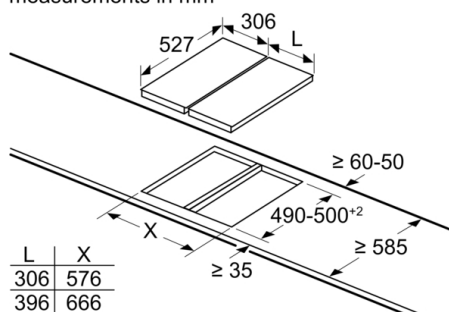

measurements in mm