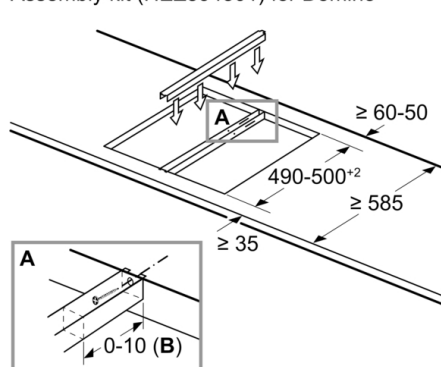

When installing two or more Domino units side-by-side, one or more assembly kits are required (2 units = 1 assembly kit, 3 units = 2 assembly kits, etc.).

measurements in mm
Assembly kit (HEZ394301) for Domino