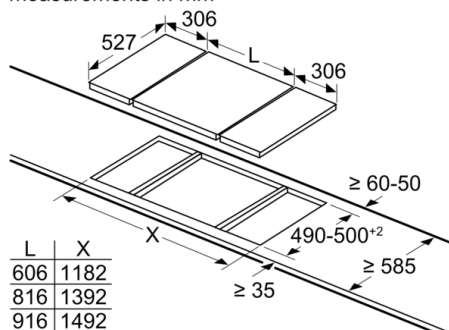

When installing two or more Domino units side-by-side, one or more assembly kits are required (2 units = 1 assembly kit, 3 units = 2 assembly kits, etc.).

measurements in mm

When installing two Domino units right next to a hob, two assembly kits (HEZ394301) are required.