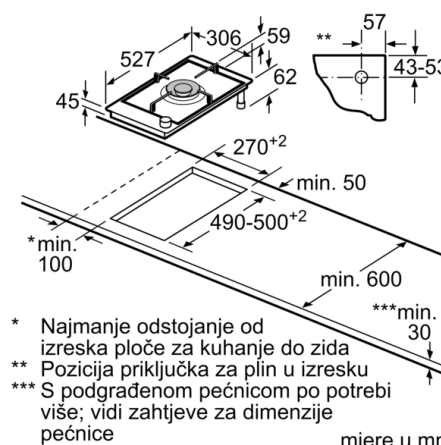

Serija 8, Domino plinska ploča za kuhanje, 30 cm, PRA3A6B70

measurements in mm

When installing two or more Domino units side-by-side, one or more assembly kits are required (2 units = 1 assembly kit, 3 units = 2 assembly kits, etc.).

measurements in mm

When installing two Domino units right next to a hob, two assembly kits (HEZ394301) are required.

measurements in mm

When installing two or more Domino units side-by-side, one or more assembly kits are required (2 units = 1 assembly kit, 3 units = 2 assembly kits, etc.).

measurements in mm
Assembly kit (HEZ394301) for Domino