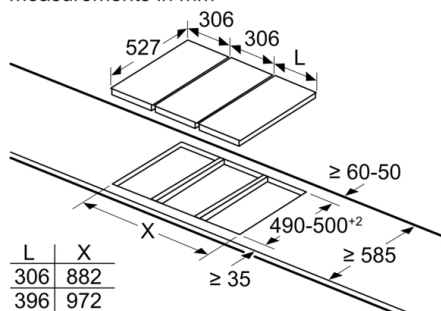

Serija 8, Domino plinska ploča za kuhanje, 30 cm, PRA3A6B70

measurements in mm