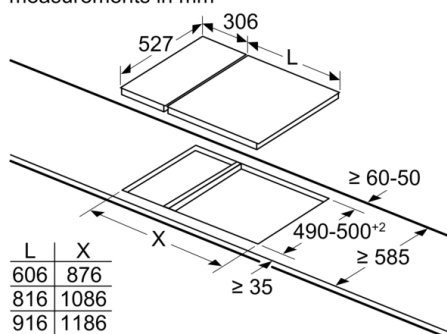

Serija 8, Domino plinska ploča za kuhanje, 30 cm, PRA3A6B70

measurements in mm

When installing a Domino unit right next to a hob, an assembly kit (HEZ394301) is required.

Mjere u mm
Mogućnost kombiniranja Domino-a s odgovarajućim mjerama uređaja i izreza

Tip širine:
Širina uređaja:

	A	B	C	D	L	X
2x30	306	306	-	-	612	576
1x30, 1x40	306	396	-	-	702	666
1x30, 1x60	306	606	-	-	912	876
1x30, 1x70*	306	710	-	-	1016	980
1x30, 1x80	306	816	-	-	1122	1086
1x30, 1x90	306	916	-	-	1222	1186
2x40	396	396	-	-	792	756
1x40, 1x60	396	606	-	-	1002	966
1x40, 1x70*	396	710	-	-	1106	1070
1x40, 1x80	396	816	-	-	1212	1176
1x40, 1x90	396	916	-	-	1312	1276
3x30	306	306	306	-	918	882
2x30, 1x40	306	306	396	-	1008	972
2x30, 1x60	306	306	606	-	1218	1182
2x30, 1x70*	306	306	710	-	1322	1286
2x30, 1x80	306	306	816	-	1428	1392
2x30, 1x90	306	306	916	-	1528	1492
1x30, 2x40	306	396	396	-	1098	1062
1x30, 1x40, 1x60	306	396	606	-	1308	1272
1x30, 1x40, 1x70*	306	396	710	-	1412	1376
1x30, 1x40, 1x80	306	396	816	-	1518	1482
1x30, 1x40, 1x90	306	396	916	-	1618	1582
2x40, 1x60	396	396	606	-	1398	1362
4x30	306	306	306	306	1224	1188
3x30, 1x40	306	306	306	396	1314	1278
1x30, 1x75	306	750	-	-	1056	1020
1x40, 1x75	396	750	-	-	1146	1110
2x30, 1x75	306	306	750	-	1362	1326
1x30, 1x40, 1x75	306	396	750	-	1452	1416

* Nije moguće s indukcijskom pločom za kuhanje od 70 cm