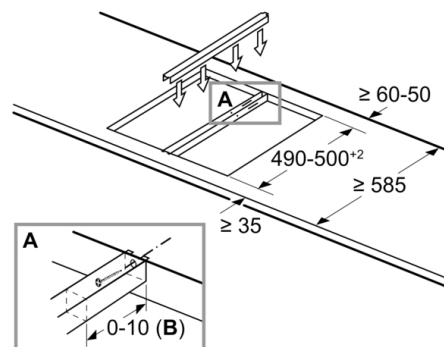

B: Dependent on the cut-out depth