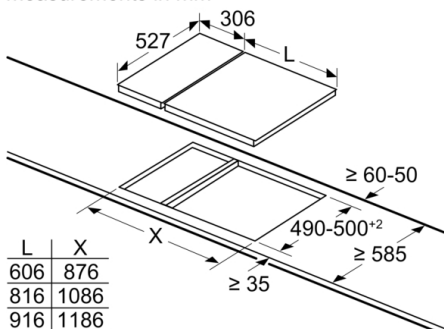

When installing two or more Domino units side-by-side, one or more assembly kits are required (2 units = 1 assembly kit, 3 units = 2 assembly kits, etc.).

Mjere u mm
Mogućnost kombiniranja Domino-a s odgovarajućim mjerama uređaja i izreza

Tip širine:
Širina uređaja:

	A	B	C	D	L	X		
2x30	306	306	-	-	612	576		
1x30, 1x40	306	396	-	-	702	666		
1x30, 1x60	306	606	-	-	912	876		
1x30, 1x70*	306	710	-	-	1016	980		
1x30, 1x80	306	816	-	-	1122	1086		
1x30, 1x90	306	916	-	-	1222	1186		
2x40	396	396	-	-	792	756		
1x40, 1x60	396	606	-	-	1002	966		
1x40, 1x70*	396	710	-	-	1106	1070		
1x40, 1x80	396	816	-	-	1212	1176		
1x40, 1x90	396	916	-	-	1312	1276		
3x30	306	306	306	-	918	882		
2x30, 1x40	306	306	396	-	1008	972		
2x30, 1x60	306	306	606	-	1218	1182		
2x30, 1x70*	306	306	710	-	1322	1286		
2x30, 1x80	306	306	816	-	1428	1392		
2x30, 1x90	306	306	916	-	1528	1492		
1x30, 2x40	306	396	396	-	1098	1062		
1x30, 1x40, 1x60	306	396	606	-	1308	1272		
1x30, 1x40, 1x70*	306	396	710	-	1412	1376		
1x30, 1x40, 1x80	306	396	816	-	1518	1482		
1x30, 1x40, 1x90	306	396	916	-	1618	1582		
2x40, 1x60	396	396	606	-	1398	1362		
4x30	306	306	306	306	1224	1188		

measurements in mm

When installing a Domino unit right next to a hob, an assembly kit (HEZ394301) is required.

measurements in mm

Assembly kit (HEZ394301) for Domino