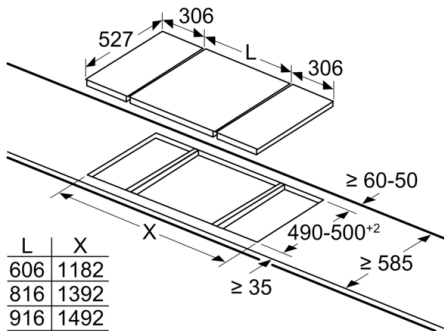

Serie | 6, Domino indukcijska ploča za kuhanje, 30 cm, PIB375FB1E

measurements in mm