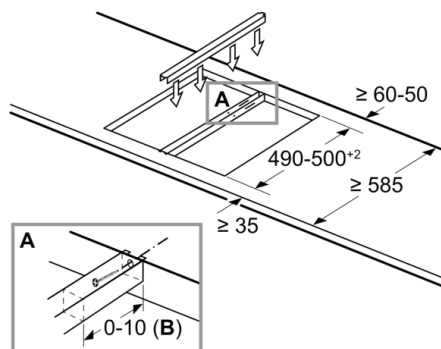

B: Dependent on the cut-out depth