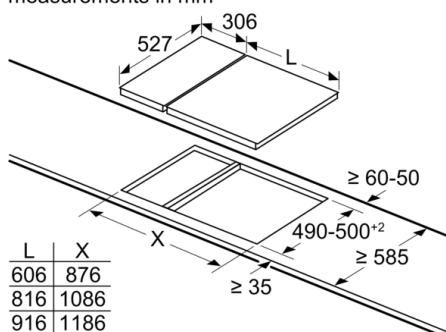

When installing two or more Domino units side-by-side, one or more assembly kits are required (2 units = 1 assembly kit, 3 units = 2 assembly kits, etc.).

Mjere u mm
Mogućnost kombiniranja Domino-a s odgovarajućim mjerama uređaja i izreza

Tip širine:
Širina uređaja:

	A	B	C	D	L	X		
2x30	306	306	-	-			612	576
1x30, 1x40	306	396	-	-			702	666
1x30, 1x60	306	606	-	-			912	876
1x30, 1x70*	306	710	-	-			1016	980
1x30, 1x80	306	816	-	-			1122	1086
1x30, 1x90	306	916	-	-			1222	1186
2x40	396	396	-	-			792	756
1x40, 1x60	396	606	-	-			1002	966
1x40, 1x70*	396	710	-	-			1106	1070
1x40, 1x80	396	816	-	-			1212	1176
1x40, 1x90	396	916	-	-			1312	1276
3x30	306	306	306	-			918	882
2x30, 1x40	306	306	396	-			1008	972
2x30, 1x60	306	306	606	-			1218	1182
2x30, 1x70*	306	306	710	-			1322	1286
2x30, 1x80	306	306	816	-			1428	1392
2x30, 1x90	306	306	916	-			1528	1492
1x30, 2x40	306	396	396	-			1098	1062
1x30, 1x40, 1x60	306	396	606	-			1308	1272
1x30, 1x40, 1x70*	306	396	710	-			1412	1376
1x30, 1x40, 1x80	306	396	816	-			1518	1482
1x30, 1x40, 1x90	306	396	916	-			1618	1582
2x40, 1x60	396	396	606	-			1398	1362
4x30	306	306	306	306			1224	1188

measurements in mm

When installing a Domino unit right next to a hob, an assembly kit (HEZ394301) is required.

measurements in mm

Assembly kit (HEZ394301) for Domino