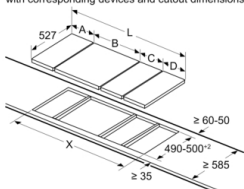

Serie | 8, Domino plinska ploča za kuhanje, 30 cm, PRB3A6D70

measurements in mm

When installing two Domino units right next to a hob, two assembly kits (HEZ394301) are required.

measurements in mm

When installing two or more Domino units side-by-side, one or more assembly kits are required (2 units = 1 assembly kit, 3 units = 2 assembly kits, etc.).

Mjere u mm
Mogućnost kombiniranja Domino-a s odgovarajućim mjerama uređaja i izreza

Tip širine:
Širina uređaja:

	A	B	C	D	L	X		
2x30	306	306	-	-			612	576
1x30, 1x40	306	396	-	-			702	666
1x30, 1x60	306	606	-	-			912	876
1x30, 1x70*	306	710	-	-			1016	980
1x30, 1x80	306	816	-	-			1122	1086
1x30, 1x90	306	916	-	-			1222	1186
2x40	396	396	-	-			792	756
1x40, 1x60	396	606	-	-			1002	966
1x40, 1x70*	396	710	-	-			1106	1070
1x40, 1x80	396	816	-	-			1212	1176
1x40, 1x90	396	916	-	-			1312	1276
3x30	306	306	306	-			918	882
2x30, 1x40	306	306	396	-			1008	972
2x30, 1x60	306	306	606	-			1218	1182
2x30, 1x70*	306	306	710	-			1322	1286
2x30, 1x80	306	306	816	-			1428	1392
2x30, 1x90	306	306	916	-			1528	1492
1x30, 2x40	306	396	396	-			1098	1062
1x30, 1x40, 1x60	306	396	606	-			1308	1272
1x30, 1x40, 1x70*	306	396	710	-			1412	1376
1x30, 1x40, 1x80	306	396	816	-			1518	1482
1x30, 1x40, 1x90	306	396	916	-			1618	1582
2x40, 1x60	396	396	606	-			1398	1362
4x30	306	306	306	306			1224	1188

measurements in mm

When installing a Domino unit right next to a hob, an assembly kit (HEZ394301) is required.

measurements in mm

Assembly kit (HEZ394301) for Domino

B: Dependent on the cut-out depth