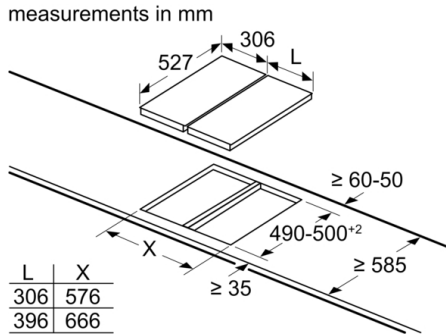

**Serie | 8, Domino plinska ploča za kuhanje,
30 cm,
PRB3A6D70**

measurements in mm

When installing two or more Domino units side-by-side, one or more assembly kits are required (2 units = 1 assembly kit, 3 units = 2 assembly kits, etc.).