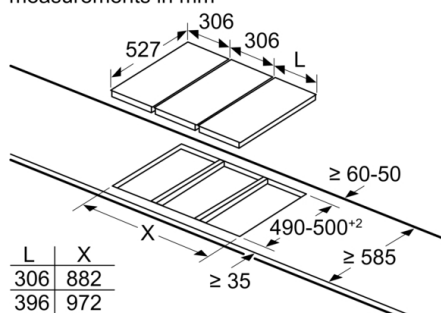

When installing two Domino units right next to a hob, two assembly kits (HEZ394301) are required.

measurements in mm