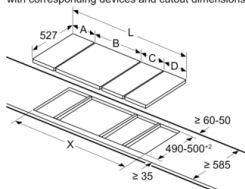

Serie | 8, Domino plinska ploča za kuhanje, 30 cm, PRA3A6D70

measurements in mm

When installing two Domino units right next to a hob, two assembly kits (HEZ394301) are required.

measurements in mm

When installing two or more Domino units side-by-side, one or more assembly kits are required (2 units = 1 assembly kit, 3 units = 2 assembly kits, etc.).

Mjere u mm
Mogućnost kombiniranja Domino-a s odgovarajućim mjerama uređaja i izreza

Tip širine:
Širina uređaja:

	A	B	C	D	L	X		
2x30	306	306	-	-			612	576
1x30, 1x40	306	396	-	-			702	666
1x30, 1x60	306	606	-	-			912	876
1x30, 1x70*	306	710	-	-			1016	980
1x30, 1x80	306	816	-	-			1122	1086
1x30, 1x90	306	916	-	-			1222	1186
2x40	396	396	-	-			792	756
1x40, 1x60	396	606	-	-			1002	966
1x40, 1x70*	396	710	-	-			1106	1070
1x40, 1x80	396	816	-	-			1212	1176
1x40, 1x90	396	916	-	-			1312	1276
3x30	306	306	306	-			918	882
2x30, 1x40	306	306	396	-			1008	972
2x30, 1x60	306	306	606	-			1218	1182
2x30, 1x70*	306	306	710	-			1322	1286
2x30, 1x80	306	306	816	-			1428	1392
2x30, 1x90	306	306	916	-			1528	1492
1x30, 2x40	306	396	396	-			1098	1062
1x30, 1x40, 1x60	306	396	606	-			1308	1272
1x30, 1x40, 1x70*	306	396	710	-			1412	1376
1x30, 1x40, 1x80	306	396	816	-			1518	1482
1x30, 1x40, 1x90	306	396	916	-			1618	1582
2x40, 1x60	396	396	606	-			1398	1362
4x30	306	306	306	306			1224	1188

measurements in mm

When installing a Domino unit right next to a hob, an assembly kit (HEZ394301) is required.

measurements in mm

Assembly kit (HEZ394301) for Domino

B: Dependent on the cut-out depth