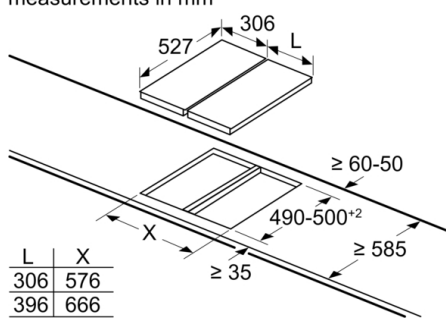

**Serie | 8, Domino plinska ploča za kuhanje,
30 cm,
PRA3A6D70**

measurements in mm

When installing two or more Domino units side-by-side, one or more assembly kits are required (2 units = 1 assembly kit, 3 units = 2 assembly kits, etc.).