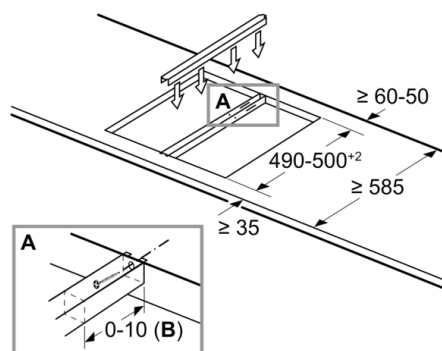

B: Dependent on the cut-out depth