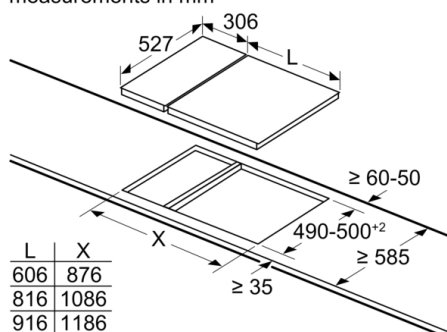

When installing a Domino unit right next to a hob, an assembly kit (HEZ394301) is required.

measurements in mm

Assembly kit (HEZ394301) for Domino