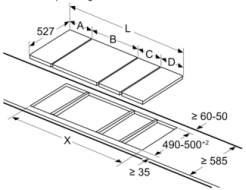

Serie | 6, Flex induction ploča za kuhanje, 30 cm, PXX375FB1E

measurements in mm

When installing two Domino units right next to a hob, two assembly kits (HEZ394301) are required.

measurements in mm

When installing two or more Domino units side-by-side, one or more assembly kits are required (2 units = 1 assembly kit, 3 units = 2 assembly kits, etc.).

Mjere u mm
Mogućnost kombiniranja Domino-a s odgovarajućim mjerama uređaja i izreza

Tip širine:
Širina uređaja:

	A	B	C	D	L	X		
2x30	306	306	-	-			612	576
1x30, 1x40	306	396	-	-			702	666
1x30, 1x60	306	606	-	-			912	876
1x30, 1x70*	306	710	-	-			1016	980
1x30, 1x80	306	816	-	-			1122	1086
1x30, 1x90	306	916	-	-			1222	1186
2x40	396	396	-	-			792	756
1x40, 1x60	396	606	-	-			1002	966
1x40, 1x70*	396	710	-	-			1106	1070
1x40, 1x80	396	816	-	-			1212	1176
1x40, 1x90	396	916	-	-			1312	1276
3x30	306	306	306	-			918	882
2x30, 1x40	306	306	396	-			1008	972
2x30, 1x60	306	306	606	-			1218	1182
2x30, 1x70*	306	306	710	-			1322	1286
2x30, 1x80	306	306	816	-			1428	1392
2x30, 1x90	306	306	916	-			1528	1492
1x30, 2x40	306	396	396	-			1098	1062
1x30, 1x40, 1x60	306	396	606	-			1308	1272
1x30, 1x40, 1x70*	306	396	710	-			1412	1376
1x30, 1x40, 1x80	306	396	816	-			1518	1482
1x30, 1x40, 1x90	306	396	916	-			1618	1582
2x40, 1x60	396	396	606	-			1398	1362
4x30	306	306	306	306			1224	1188

measurements in mm
Assembly kit (HEZ394301) for Domino

B: Dependent on the cut-out depth

measurements in mm

When installing a Domino unit right next to a hob, an assembly kit (HEZ394301) is required.