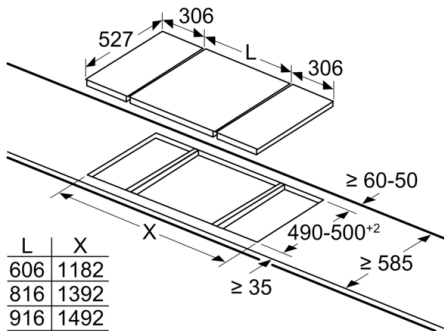

Serie | 6, Flex induction ploča za kuhanje, 30 cm, PXX375FB1E

measurements in mm

When installing two Domino units right next to a hob, two assembly kits (HEZ394301) are required.

measurements in mm